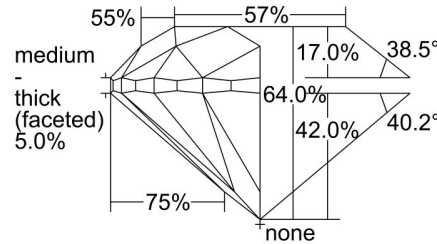

GIA DIAMOND GRADING REPORT

January 10, 2018
 GIA Report Number 5182980986
 Shape and Cutting Style Round Brilliant
 Measurements 6.00 - 6.04 x 3.85 mm

GRADING RESULTS

Carat Weight 0.90 carat
 Color Grade J
 Clarity Grade SI1
 Cut Grade Very Good

Profile to actual proportions

CLARITY CHARACTERISTICS

KEY TO SYMBOLS*

- Crystal
- ↗ Indented Natural
- ↘ Twinning Wisp
- ⊖ Cavity
- ☁ Cloud
- ↖ Needle
- ↗ Feather
- △ Natural

* Red symbols denote internal characteristics (inclusions). Green or black symbols denote external characteristics (blemishes). Diagram is an approximate representation of the diamond, and symbols shown indicate type, position, and approximate size of clarity characteristics. All clarity characteristics may not be shown. Details of finish are not shown.